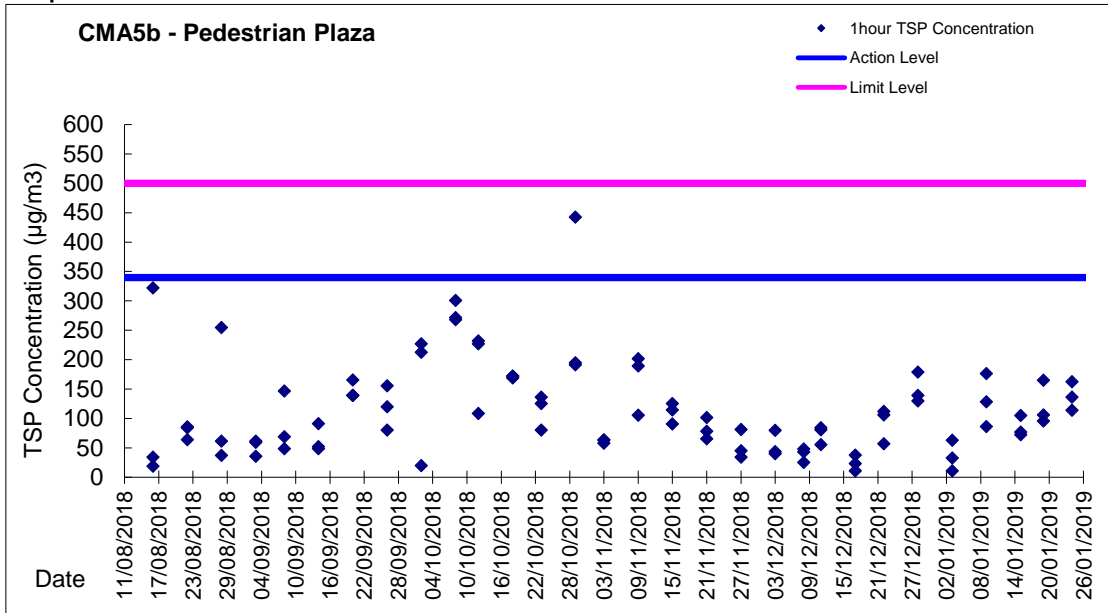

Graphic Presentation of 1 hour TSP Result for EP-376/2009

Graphic Presentation of 24 hour TSP Result for EP-376/2009

Graphic Presentation of 1 hour TSP Result for EP-376/2009

Graphic Presentation of 24 hour TSP Result for EP-376/2009