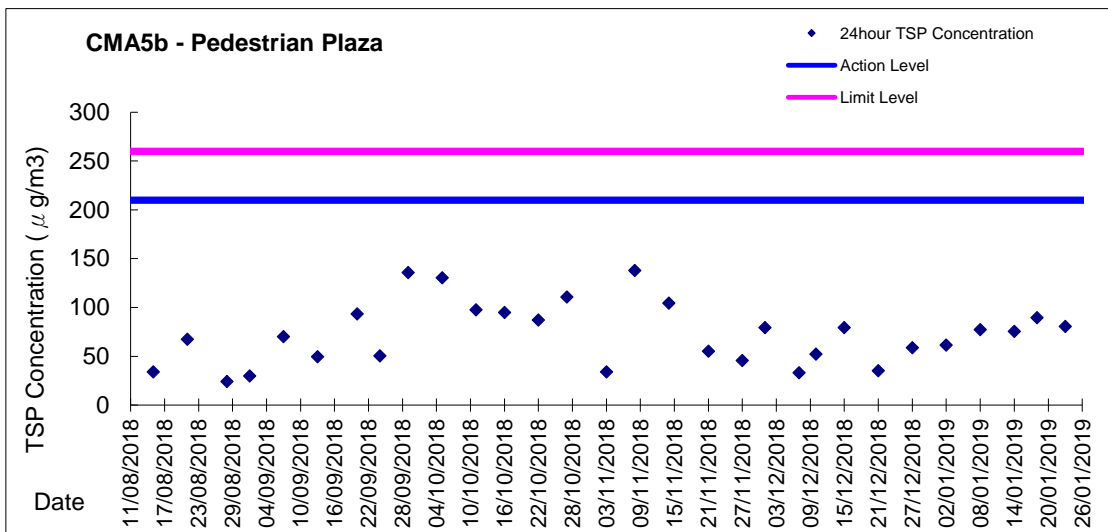

Graphic Presentation of 1 hour TSP Result for EP-376/2009

Graphic Presentation of 24 hour TSP Result for EP-376/2009

Graphic Presentation of 1 hour TSP Result for EP-376/2009

Graphic Presentation of 24 hour TSP Result for EP-376/2009