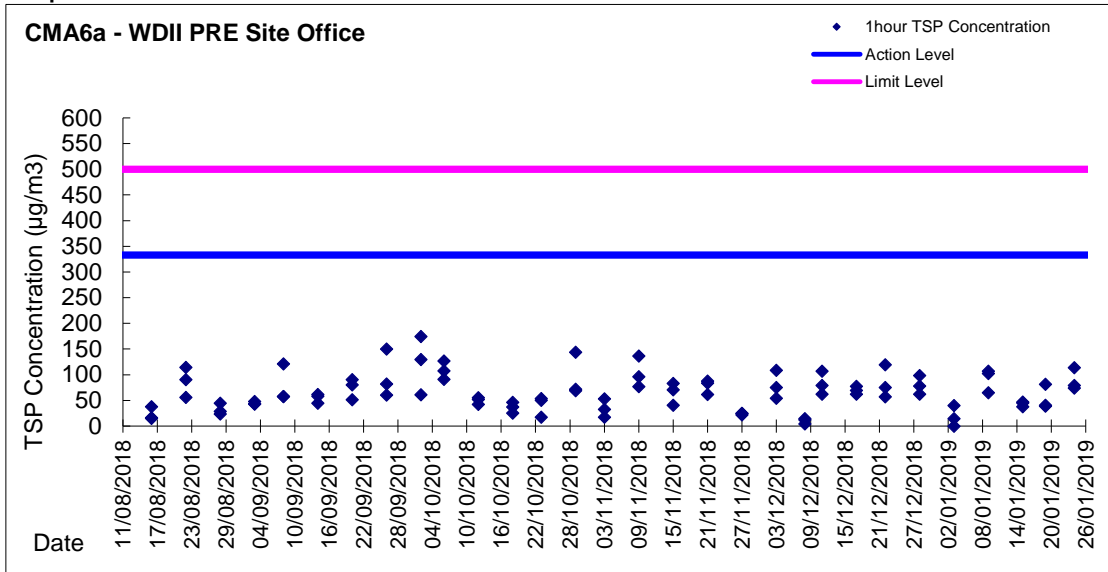

Graphic Presentation of 1 hour TSP Result for EP-376/2009

Graphic Presentation of 24 hour TSP Result for EP-376/2009

Graphic Presentation of 1 hour TSP Result for EP-376/2009

Graphic Presentation of 24 hour TSP Result for EP-376/2009